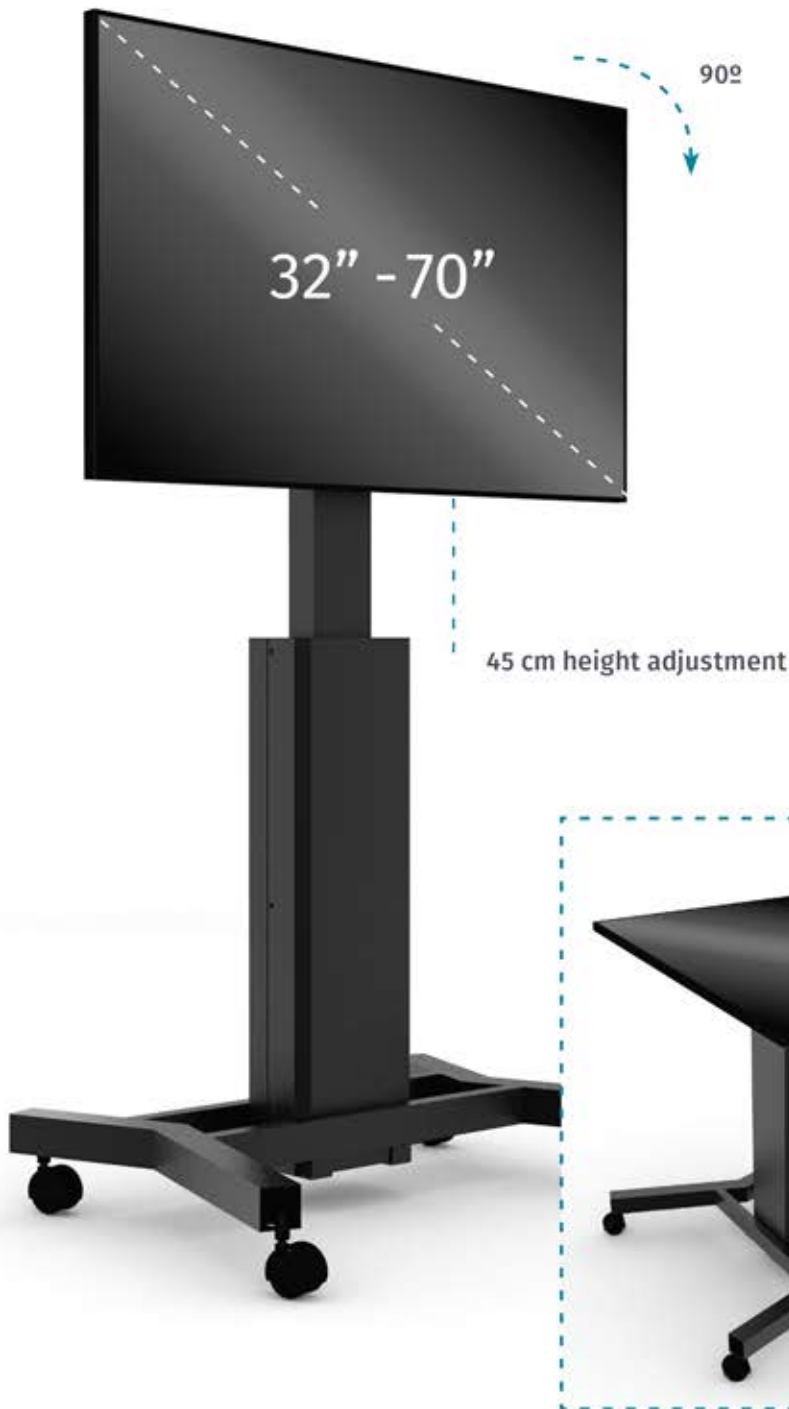

TILT TABLE FLOOR STAND FOR FLAT PANELS UP TO 70"

Motorized mobile floor table/stand cart with manual tilting system compatible with IFP from 32" to 70"
MOVMITB

Floor stand with motorized height adjustment and 90° manual display tilt regulation
 Ideal solution for touch displays in education, corporate, digital signage or events
 Portable and easy to move between rooms
 Accommodates displays from 32 to 70"
 Max. height movement: 450 mm
 Remote control with built in security switch for avoiding accidents
 Display lock
 Simple installation & operation
 Max. display weight: 85 kg
 Wheel system with brakes
 CE & UL certified

Monitor size min/max	From 32" to 70"
Adjustment	Height: motorized Tilt: manual
Range	45 cm
Max. load	85 Kg
Certifications	CE, UL
Note	Built in power socket Security switch Interior cable management Easy wheelchair access (85 cm clearance between the wheels)